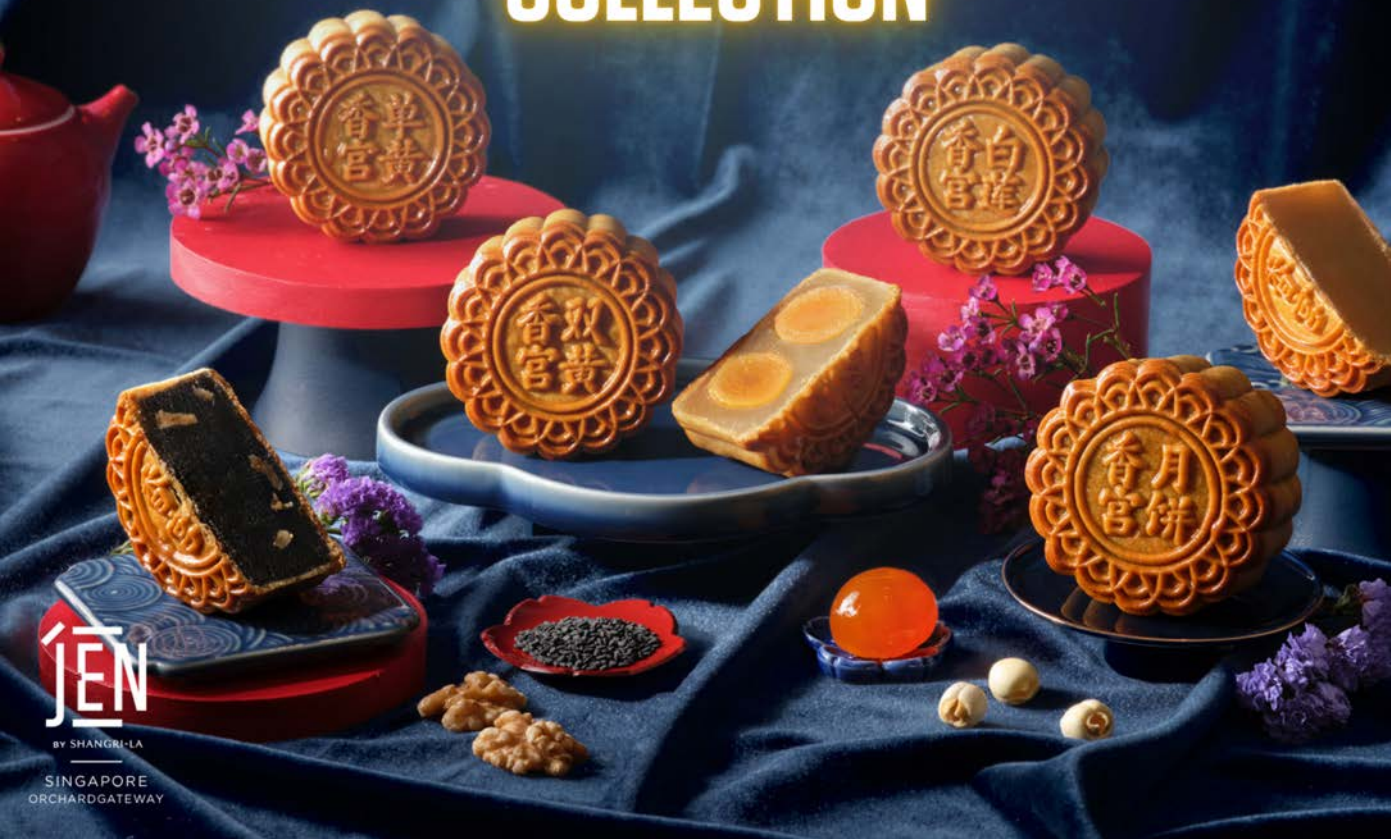

# 2024 MID-AUTUMN COLLECTION

JEN

BY SHANGRI-LA

SINGAPORE  
ORCHARDGATEWAY

Imagine a mooncake box that transcends its traditional purpose.

Designed with the idea of a timeless keepsake, its sleek and minimalist design is fit for all occasions. This round box, subtly adorned with the iconic Peony flower of Shangri-La, represents not just the Full Moon (月圓) but also the concept of Reunion (團圓) — a daily celebration of togetherness that underpins our curation. Made from a luxurious leatherette and available in Red and Gold, it's perfect for lavish gifting.