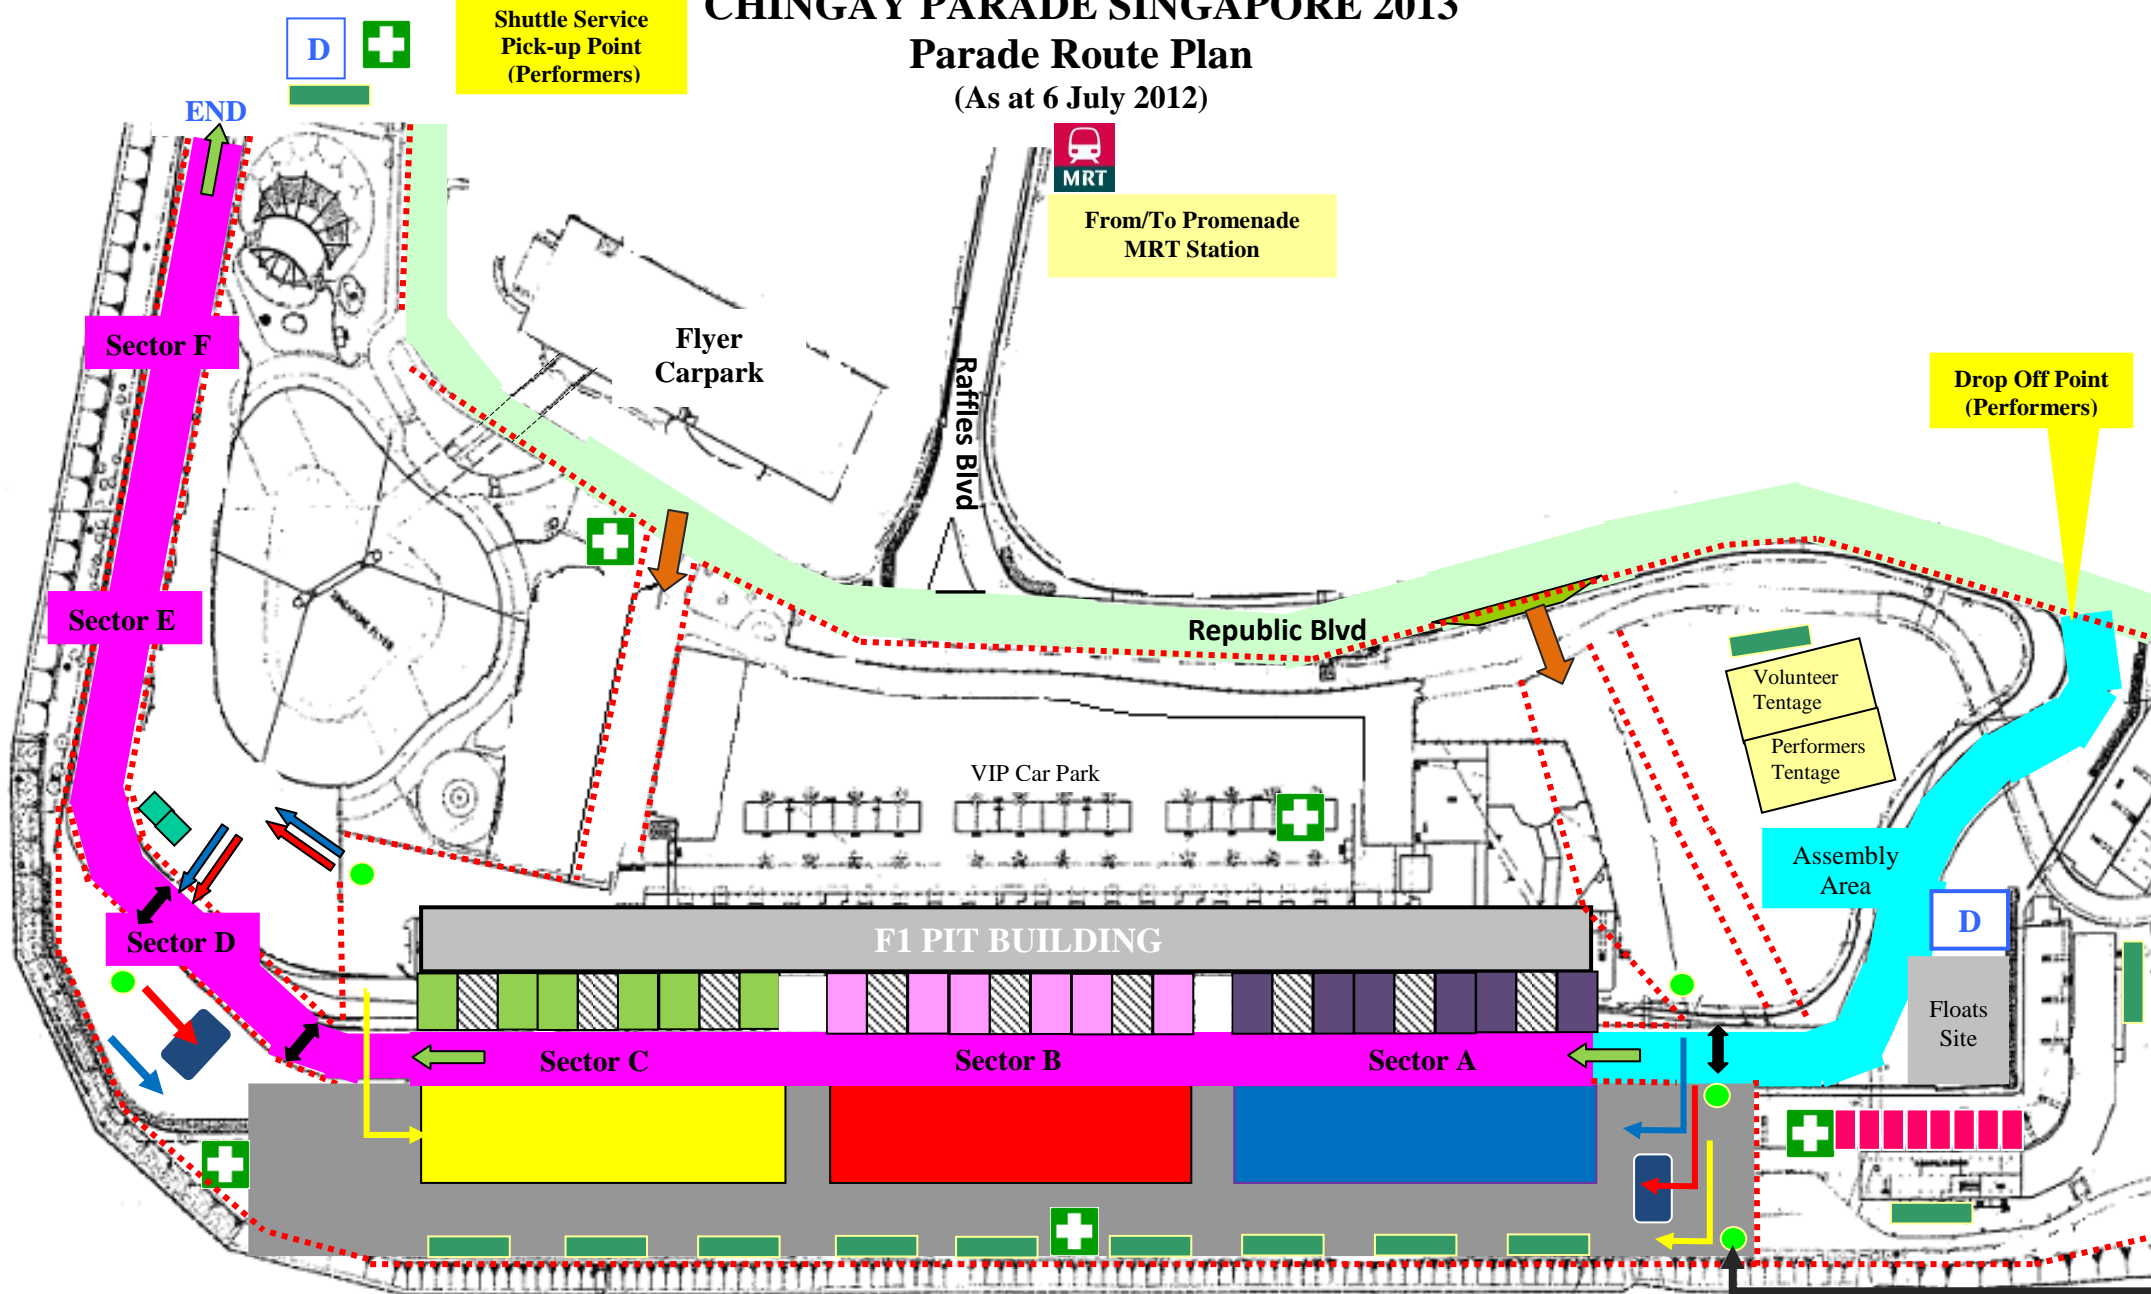

# CHINGAY PARADE SINGAPORE 2013

## Parade Route Plan

(As at 6 July 2012)

- |  |                            |  |                    |  |                            |  |                   |  |                                  |  |                                    |
|--|----------------------------|--|--------------------|--|----------------------------|--|-------------------|--|----------------------------------|--|------------------------------------|
|  | 10 units of Mobile Toilets |  | Containers         |  | Metal Barricades           |  | Viewing Galleries |  | Proposed F&B Kiosk               |  | Entry point for ticketed audiences |
|  | First-Aid Post             |  | Ticket check point |  | Walkway for ticket holders |  | Parade Route      |  | Screening Point (Walkthrough)    |  | Walking route for Organised Groups |
|  | Drinks Point               |  | Crossing point     |  | Stage at Pit Building      |  | Assembly Area     |  | Walking route for general public |  |                                    |